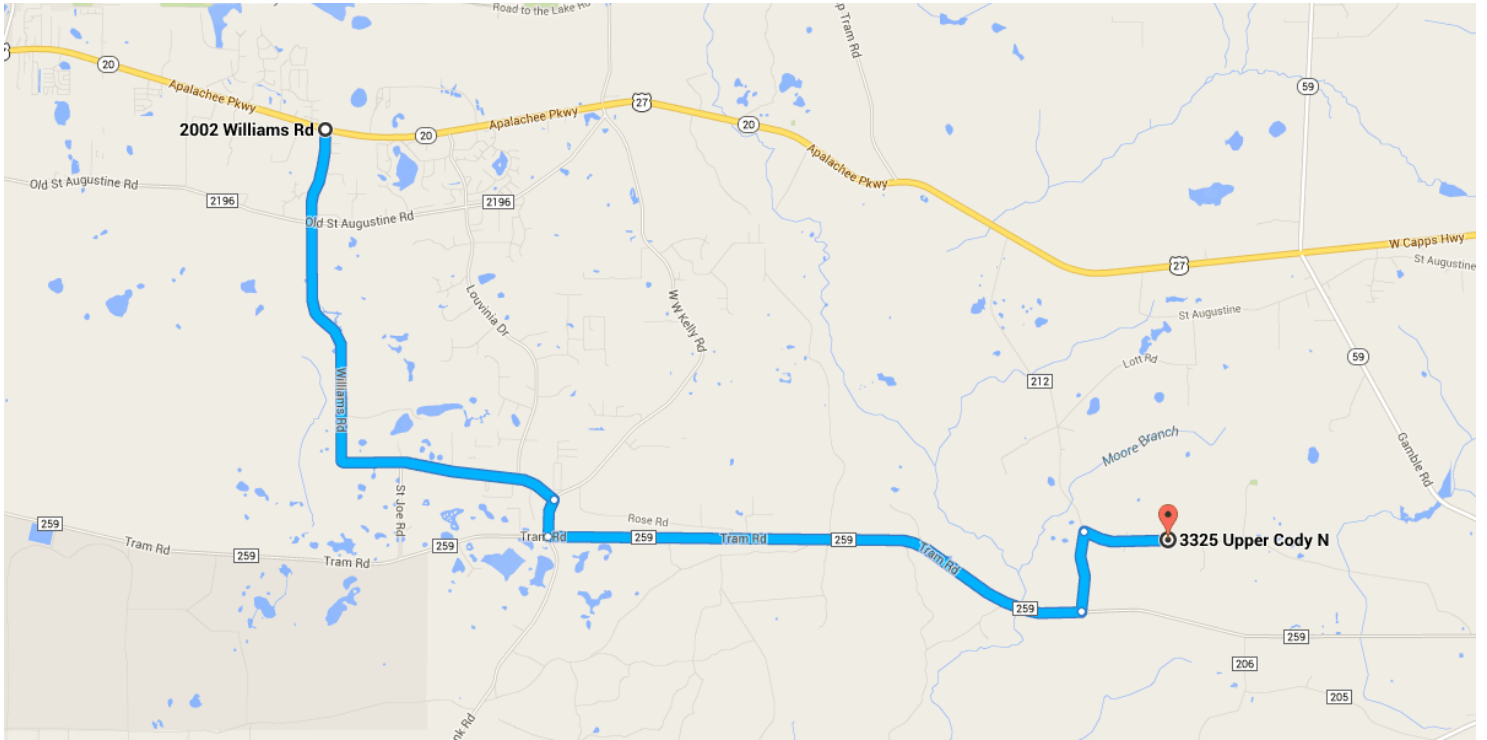

Directions from 2002 Williams Rd to 3325 Upper Cody N

○ 2002 Williams Rd

Tallahassee, FL 32311

-  1. Head south on Williams Rd toward FL-20 E/US-27 S 4.7 mi
-  2. Turn right onto W W Kelly Rd 0.3 mi
-  3. Turn left onto Tram Rd 4.6 mi
-  4. Turn left onto Upper Cody N 0.7 mi
-  5. Take the 1st right to stay on Upper Cody N 0.7 mi
  -  Destination will be on the left

⊙ 3325 Upper Cody N

Monticello, FL 32344

traffic, weather, or other events may cause conditions to differ from the map results, and you should plan your route accordingly. You must obey all signs or notices regarding your route.

Map data ©2014 Google